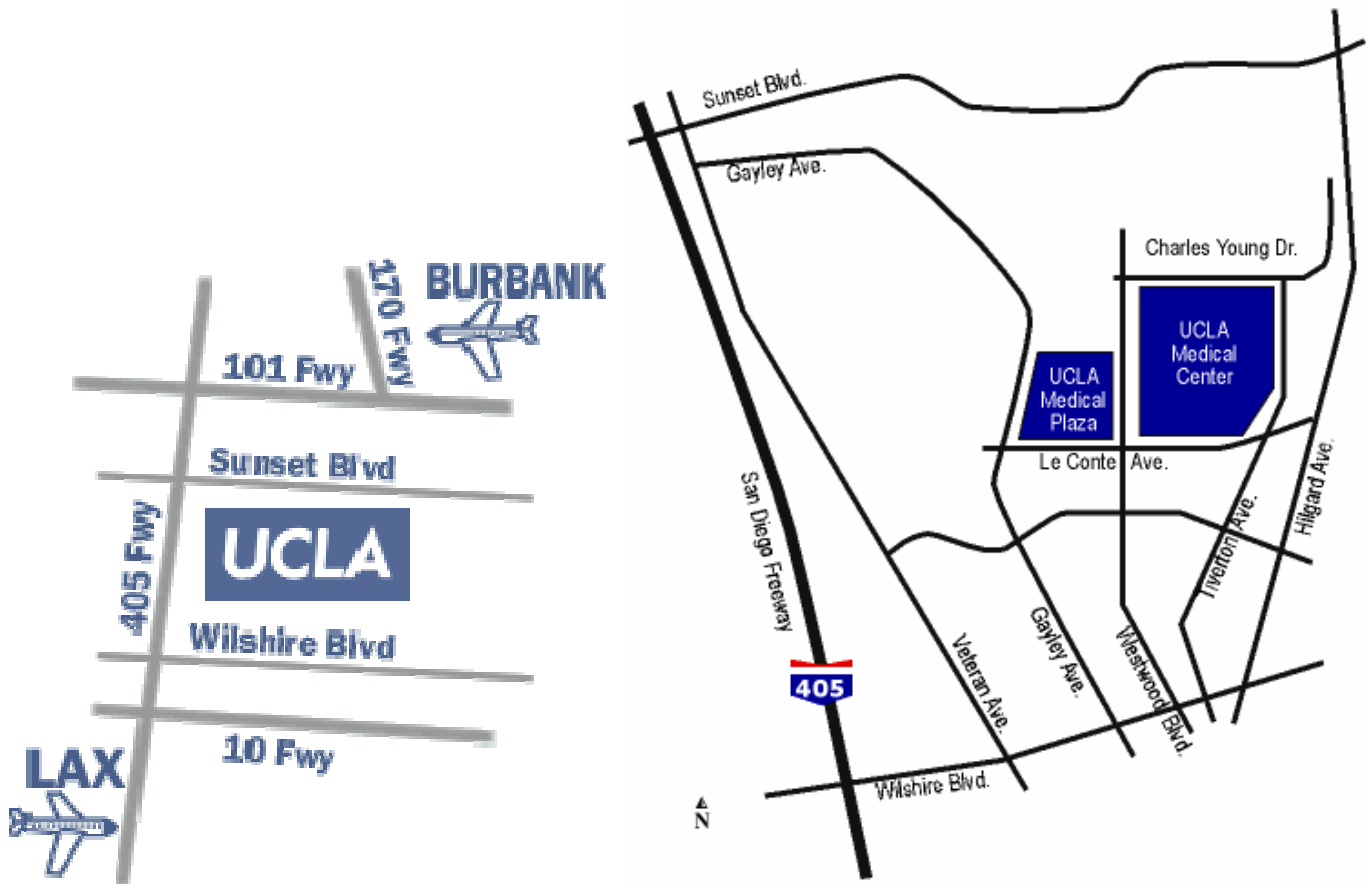

## Directions to UCLA

You can use <http://maps.google.com/> to get exact driving directions. The address for UCLA is 405 Hilgard Avenue, Los Angeles, CA 90095. You can also call 310-825-4321 for recorded directions.

The closest major airport to UCLA is the Los Angeles International Airport (LAX). From LAX, take the 405 Freeway north to the Wilshire east exit. Continue east on Wilshire for several blocks, moving into the left lane. Make a left turn on Westwood and take Westwood until you cross Le Conte Avenue. Keep going straight onto campus until you reach the Parking Kiosk for Lot 9.

## UCLA NRB Auditorium

The UCLA NRB Auditorium is located on the UCLA campus at 635 Charles Young Drive South, Los Angeles, CA 90095. It is directly north and across the street of the Center for Health Sciences and is adjacent to Parking Lot 9. Please see the map below for the exact location.

## UCLA Faculty Center

The UCLA Faculty Center is located on the UCLA campus at 480 Charles Young Dr., Los Angeles, CA 90095. It is a few minutes northeast of CHS and the NRB Auditorium. Please see the map below for the exact location.